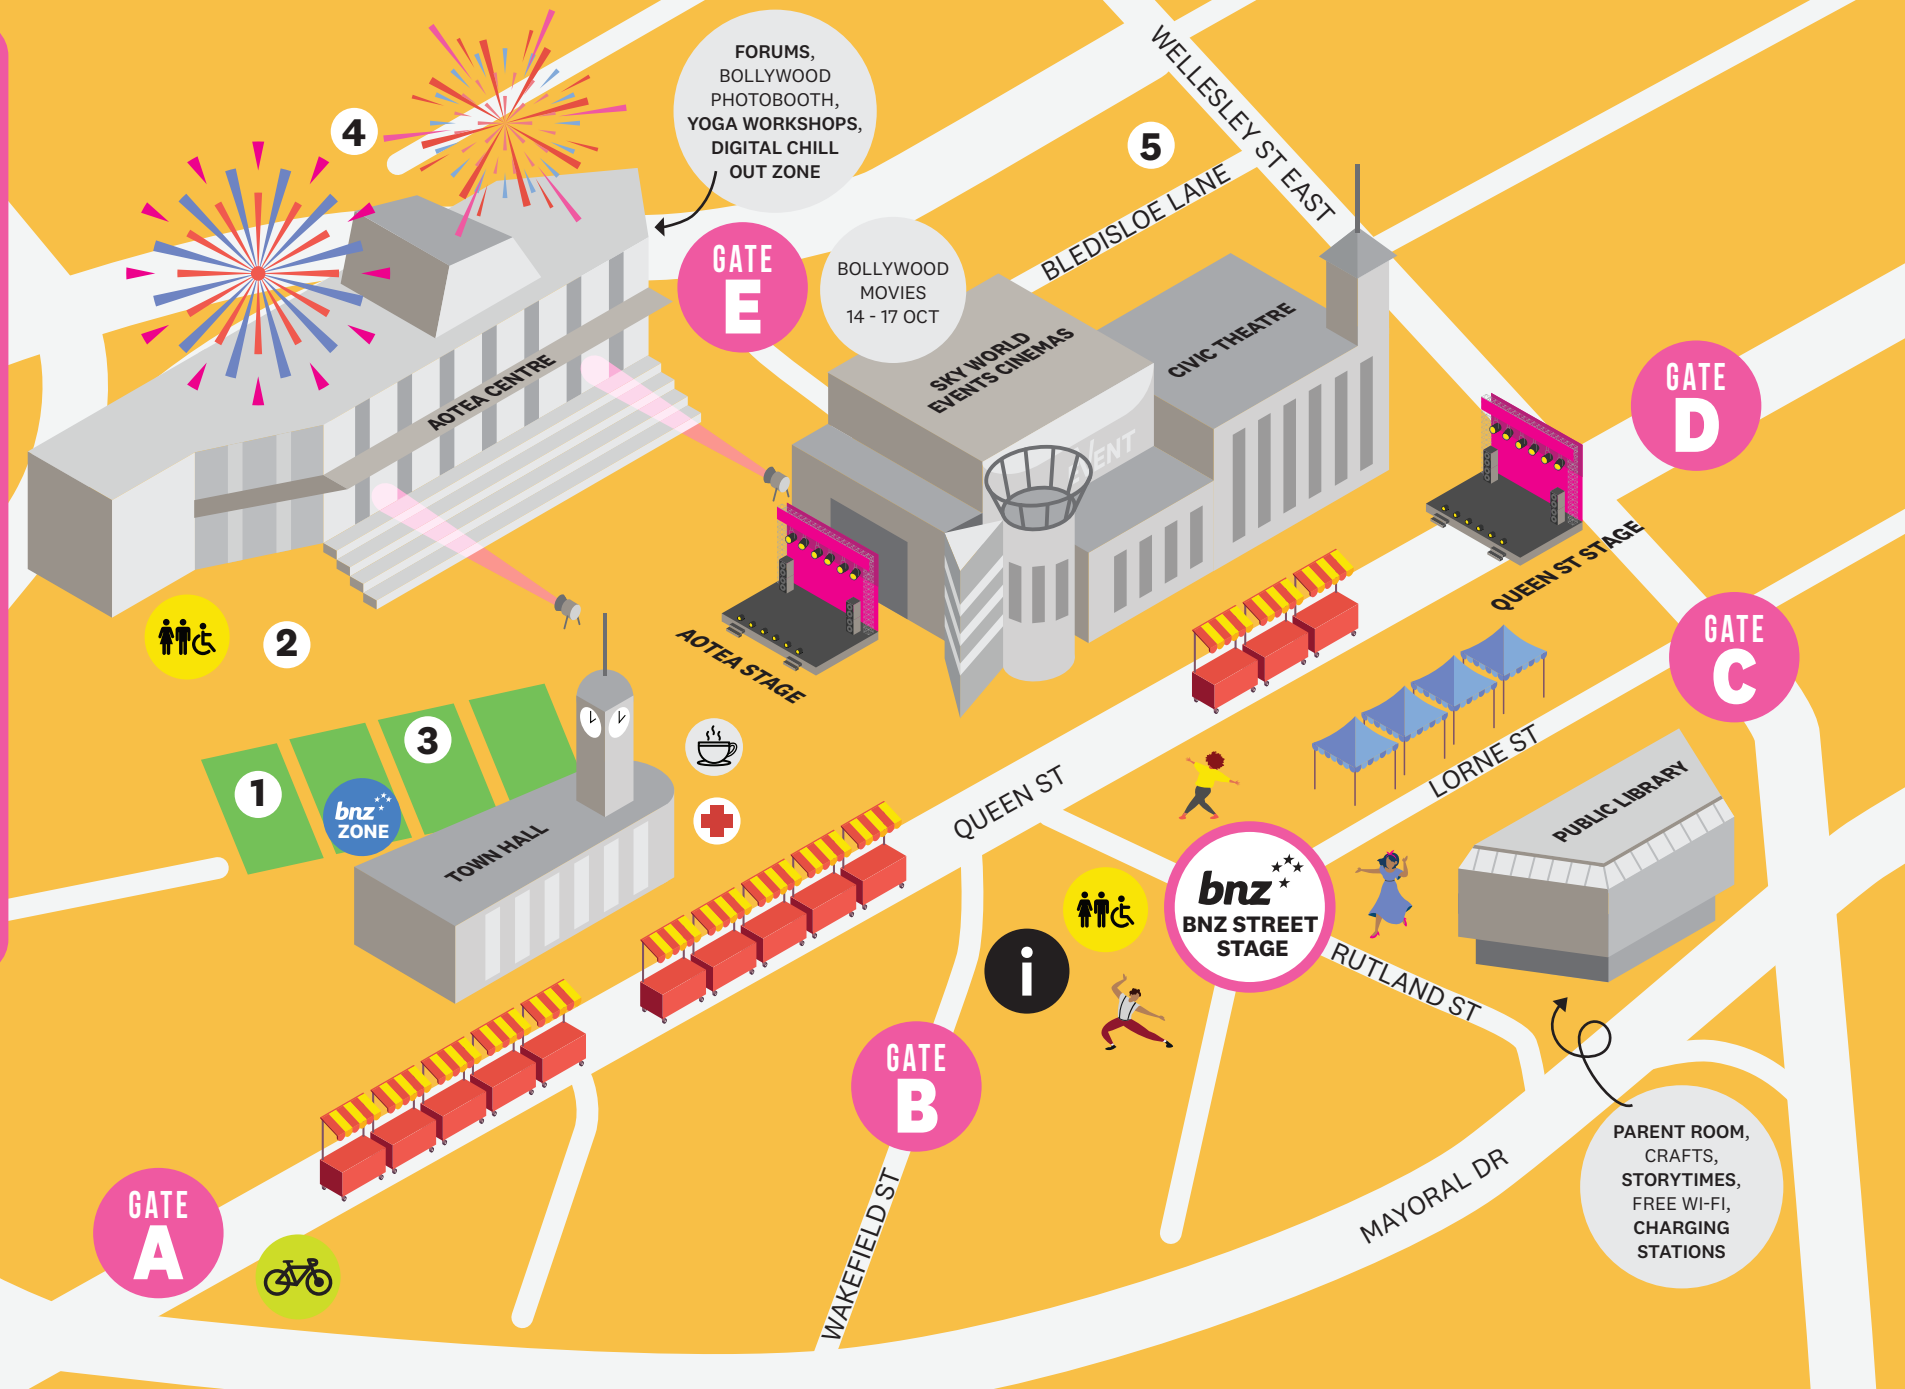

MAP KEY

-  Toilets & Accessible Toilets
-  Food Stalls
-  Retail Stores
-  Information & Lost Persons
-  BNZ Zone
-  Bicycle Racks
-  Container Cafe
-  1 Barfoot & Thompson Family Zone
-  2 Fresh Choice Chalk It Up Competition
-  3 Activation Zone
-  4 Fireworks Sunday 8:50pm
-  5 Lightbox Art 14 Oct - 7 Nov
-  St Johns

 **SCAN FOR MORE INFO**

Presented by

Sponsors